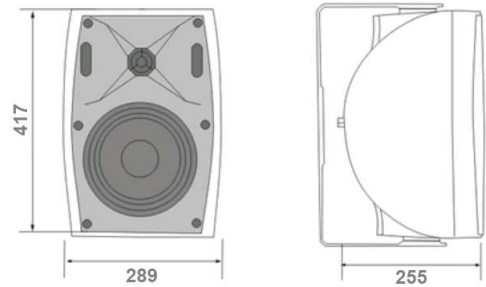

RX-B12B

Speakers Wall mounting enclosure

-  **High acoustical quality**
-  **Contemporary design**
-  **Power adjustment on rear panel**
-  **Easy and quick installation**

The **RX-B12B** is a two bass-reflex channel enclosure-type speaker with a 20cm-loudspeaker and a 3cm tweeter . Its clean line and microperforated grid draw a contemporary design most appreciated by architects.

Its fork fixing device guarantees an easy and quick wall mounting (vertical or horizontal).

Quality of this enclosure gives excellent acoustical performance, which enables to make high quality installations in places demanding particularly comfortable listening.

Features

Loudspeaker	Boomer 20cm	Tweeter 3cm
Powers	60W nominal	60/30/15/7,5W
Frequency band		30Hz - 20kHz
SPL	106dBA/60W/1m	89dBA/1W/1m
Directivity -6dB		100° x 80°
Dimensions		417 x 289 x 255mm
Color		White
Material		HIPS
Weight		6,1 Kg