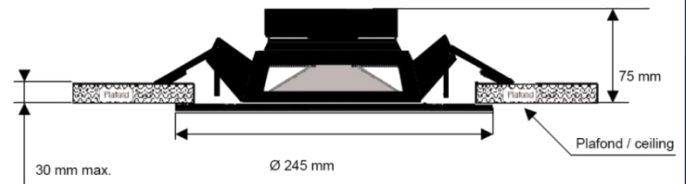

## Sound broadcasters Ceiling loudspeaker

-  **Wide coverage**
-  **High intelligibility**
-  **Multipurpose and inconspicuous**
-  **Easy and quick mounting**

The **RB-5701** is a sound broadcaster fitted with dual-cone loudspeaker and metal grid. Thanks to its wide directivity, it is totally adapted to large areas.

### Features

<b>Louspeaker</b>	Dual-cone	
<b>Powers</b>	Nominal 6W	6 - 3 - 1,5W
<b>Frequency band</b>	60Hz - 18kHz	
<b>SPL</b>	92dBA/1W/1m	99dBA/6W/1m
<b>Directivity -6dB</b>	145°	
<b>Dimensions</b>	Flush drilling Ø 225mm	Ø 245 x 75mm
<b>Color</b>	White	RAL 9016
<b>Material</b>	Metal	
<b>Weight</b>	1Kg	