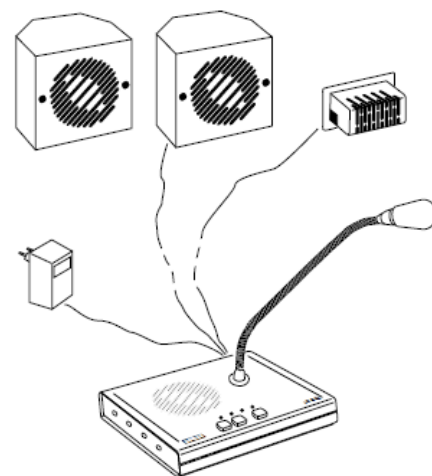

IG-1800

Intercommunication
Speak through intercom

Made in
France

- Integrated microphones
- Integrated loudspeakers
- Anti-feedback filters
- Easy installation

Intercom **IG-1800** is ideal for closed windows.

This intercom is made of a microphone console and loudspeaker on window side and a microphone sensor and loudspeaker on public side ; it therefore makes easier message transmission between speakers located on each side of a glass or plexiglas wall.

This complete intercom kit is also provided with anti-feedback filters.

Features

Power per channel	600 mW / 8 Ω 700 mW / 4 Ω
Signal / noise	> 55 dB
Frequency at -6dB	200 Hz - 10 kHz
Mic. gooseneck	30 cm
Power supply	Mains 12 V
Console dimensions	195 x 158 x 42 mm
LS dimensions	100 x 100 x 62 mm
Public mic. dimensions	60,5 x 28 x 32,5 mm
Casing color	Anthracite grey
Casing material	Metal
Console weight	2,8 kg
LS weight	0,65 kg
Public mic. weight	0,06 kg